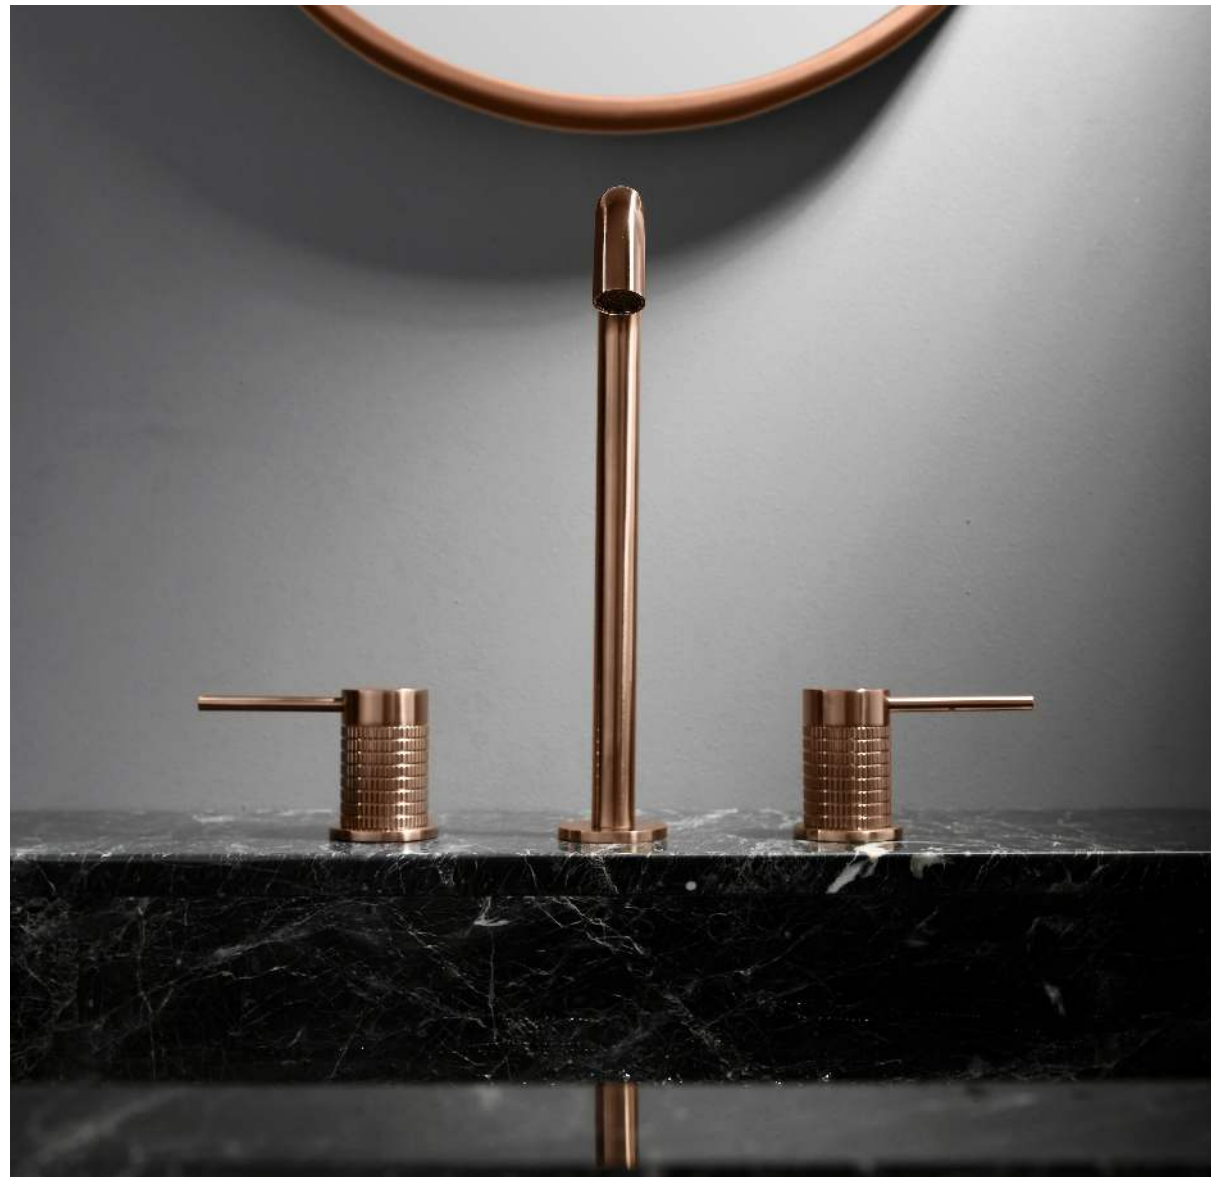

## BOREAS SERIES

**Basin Mixer**  
NO. B064 01 45 1  
Gunmetal finish  
Solid brass construction

**Vessel Basin Mixer**  
NO. B064 02 45 1  
Gunmetal finish  
Solid brass construction

**Widespread Basin Mixer**  
NO. B064 04 45 1  
Gunmetal finish  
Solid brass construction